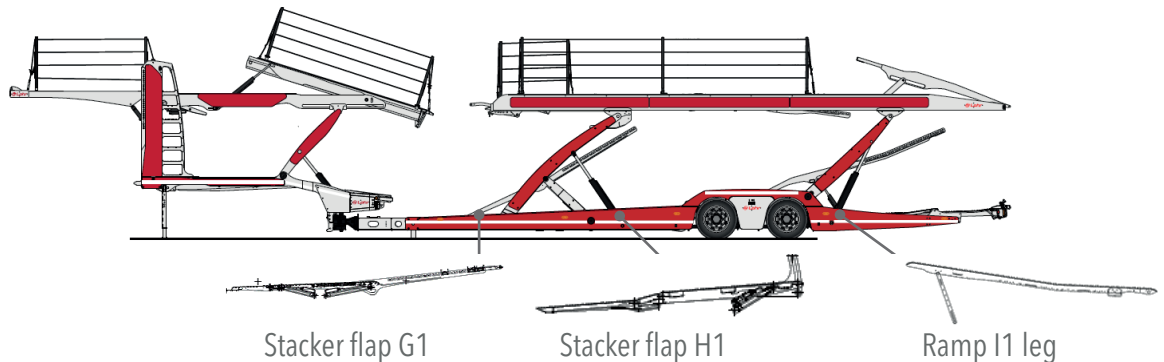

ADS lock kit for Eurolohr range

Cat: D

Eurolohr 2.53 WXS New

Without mounting:

Ref: LW1001402

Price excl. VAT: **1 092,62 €**

With mounting:

Ref: A00000536

Price excl. VAT: **1 420,00 €**