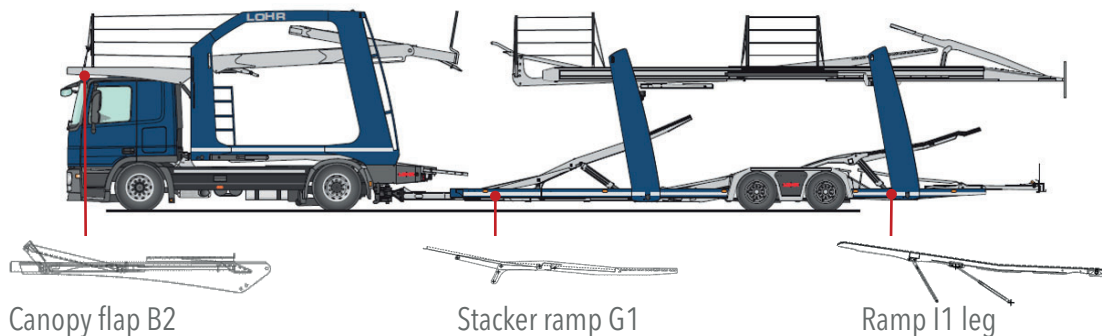

Price excl. VAT: **1 099,97 €**

ADS lock kit for Eurolohr range

Cat: D

Eurolohr 2.53 WXS New

Without mounting:

Ref: LW1001402

Price excl. VAT: **1 092,62 €**

With mounting: