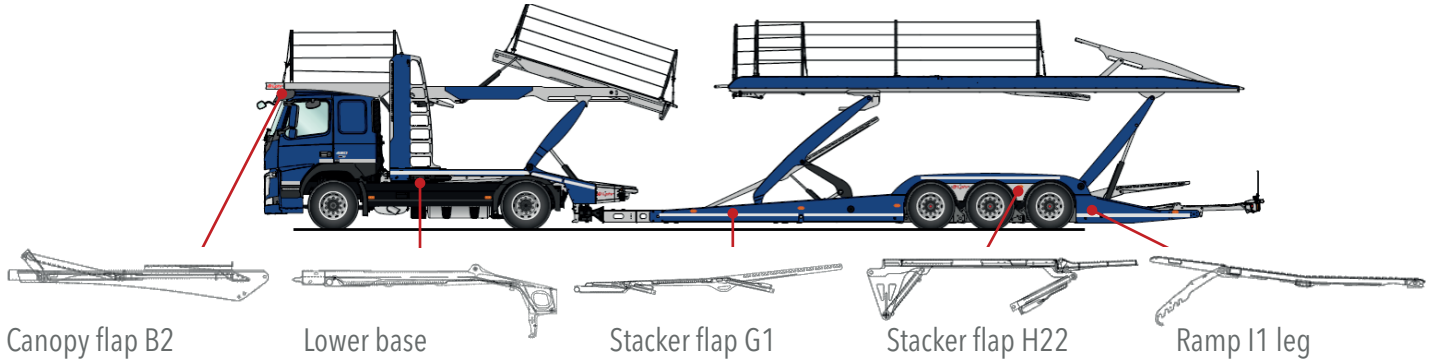

Eurolohr 3.53 WXS

(before 2018)

Without mounting:

Ref: LW1001002

Price excl. VAT: **1 783,52 €**

With mounting:

Ref: A00000534

Price excl. VAT: **2 440,00 €**