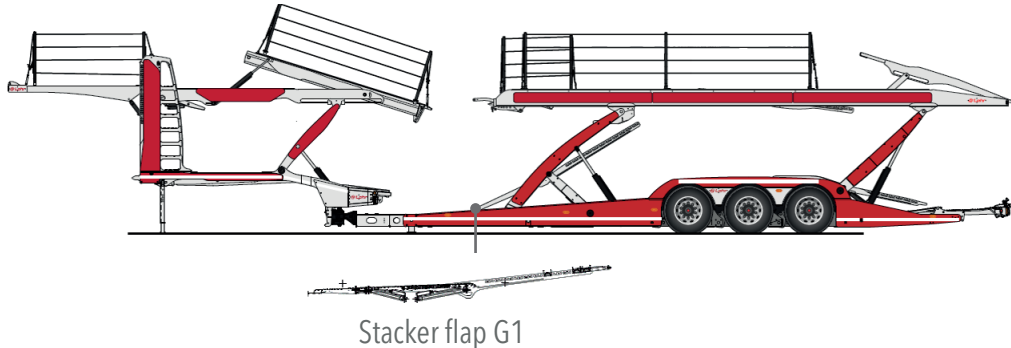

Eurolohr 3.53 WXS New

Without mounting:

Ref: LW1001503

Price excl. VAT: **296,05 €**

With mounting:

Ref: A00000537

Price excl. VAT: **429,99 €**