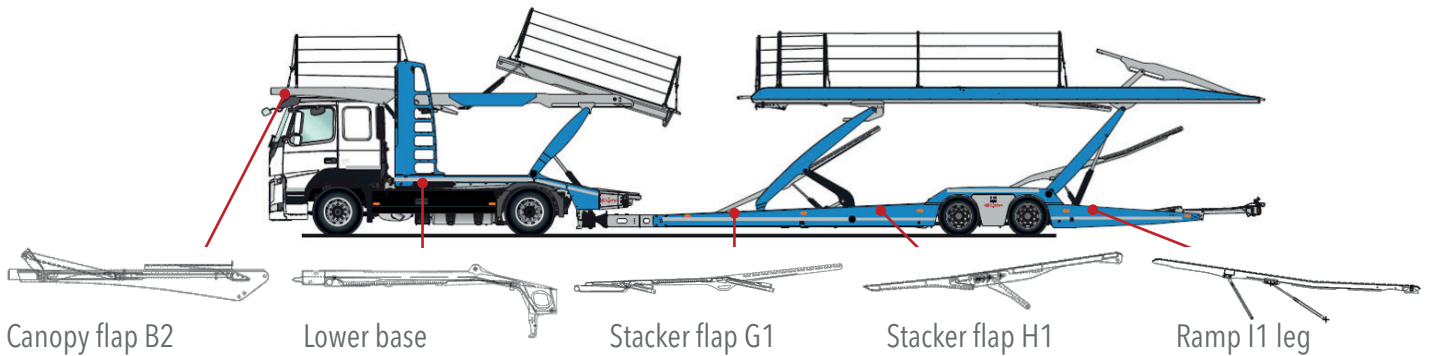

ADS lock kit for Eurolohr range

Cat pièce : D

Eurolohr 2.53 WXS

(before 2018)

Without mounting:

Ref: LW1000801

Price excl. VAT: **1 614,93 €**

With mounting:

Ref: A00000533

Price excl. VAT: **2 139,99 €**